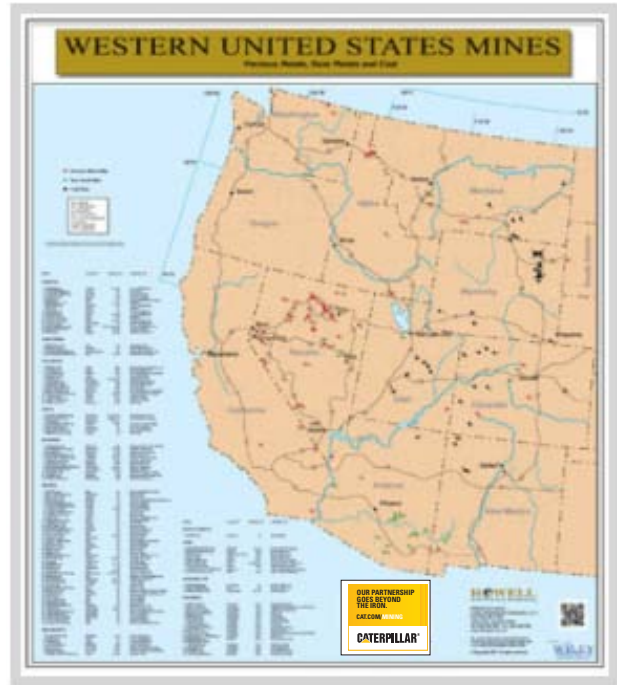

WESTERN MINING DIRECTORY & WESTERN STATES MINES MAP

Special Offer! Both For \$115⁰⁰

Western Mining Directory: The Western Mining Directory has been published for 35 years. The Directory lists over 180 mining companies, 118 mines and 145 projects and properties. The Mining Company section contains telephone numbers, websites and addresses for corporate, regional, exploration and mine offices, all principle officers, and states if the company is privately or publicly held. Mine information includes names of managers, its location, and whether it is open pit or underground, its type of recovery, product, operator, reserves, grade, mining rate, and number of employees. Mining companies and mines are also listed alphabetically and geographically.

Western States Mines Map: This edition shows locations of gold, silver, platinum, copper, molybdenum and coal mines in the eleven western United States. For each mine, the Map lists the state, county, minerals produced, owner and whether it is underground or open pit. The Map is 26.75" x 40" in size and is printed in contrasting colors on enamel stock for increased legibility showing states, capitols and major highways.

Both Just Updated! To order individually, go to: www.miningrecord.com

2021/22 WESTERN MINING DIRECTORY & WESTERN STATES MINES MAP

Your Directory preference? Flash Drive CD-R

Special Offer: \$115.00. Savings of \$40.00.