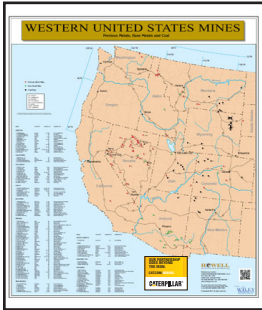

ALL MAPS UPDATED SEPTEMBER 2021!

Mining Industry Poster Size Maps

WESTERN STATES MINES MAP

This edition shows locations of over 120 gold, silver, platinum, copper, molybdenum and coal mines in the eleven western United States. For each mine, the Map lists the state, county, minerals produced, owner and whether it is underground or open pit. The Map is 26.75" x 40" in size and is printed in contrasting colors on enamel stock for increased legibility showing states, capitols and major highways.

SOUTH AMERICA MINES MAP

This edition lists and shows locations of approximately 270 precious and base-metal mines and projects that are in operation, development, feasibility or construction. It identifies the owner and/or operator and whether the mines are underground or open pit. The Map is 30" x 36" and is printed in contrasting colors on enamel stock for increased legibility.

MEXICO PRECIOUS METALS MINES MAP

This edition lists and locates over 200 operating underground and open pit mines, as well as development and exploration projects for precious and base metals. It identifies the owner, operator, product and status of activity for each property. The Map is 30" x 42" and printed in contrasting colors on enamel stock for increased legibility showing states, capitols and major highways.

ALSO AVAILABLE FOR ORDER AT: WWW.MININGRECORD.COM

MINING INDUSTRY MINING MAPS - UPDATED SEPTEMBER 2021

SELECT MAPS YOU WISH TO ORDER:

- \$60.00 - Western States Mines Map. Includes Postage & Handling (Shipping: U.S. & Canada)
- \$89.50 - South America Mines Map. Includes Postage & Handling (Shipping: U.S. & Canada)
- \$89.50 - Mexico Mines Map. Includes Postage & Handling (Shipping: U.S. & Canada)
- \$89.50 - Australia Mines Map. Includes Postage & Handling (Shipping: U.S. & Canada)
- \$70.00 - Canada Mines Map. Includes Postage & Handling (Shipping: U.S. & Canada)
- \$328.50 - **SPECIAL OFFER. ALL 5 MAPS.** Includes Postage & Handling (Shipping: U.S. & Canada)